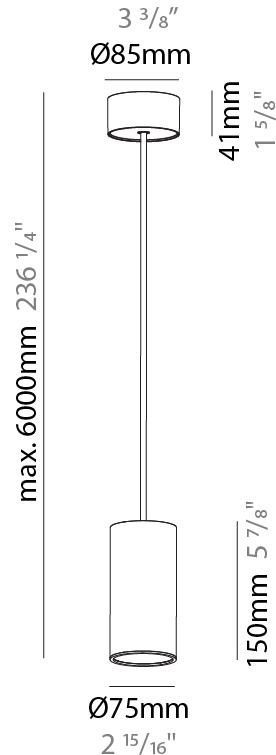

GENERAL

Series: Hangover
Subseries: Hangover Monopoint Surface Canopy
Brand: Prolicht
Division: Architectural
Mounting Type: Suspension
Mounting Location: Ceiling
Subcategory: Pendant

PHYSICAL

Shape: Cylinder
Diameter (mm): 75
Diameter (in): 2 15/16
Height (mm): 150
Height (in): 5 7/8
Max. Overall Height (mm): 2150
Max. Overall Height (in): 84 5/8
Light Distribution: Direct
Diffuser: Shine Ring 0-6
Fixture Finish: SSR / BKV / CWI / CRY / HAB / UFT / ITA / RUA / FTG / MYG / LOD / PUS / FRO / FUP / KIA / POP / BLS / SPG / MEY / GOH / GUM / CHC / COM / ABZ / JAG / OBR / MOS / ROR
Fixture Material: Aluminum
Cable Details: 2000mm / 6000mm Cable in White / Black / Orange / Red

ELECTRICAL

Lamp Type: LED (Zhaga Standard)
Input Wattage (W): 10.95
Total Output Wattage (W): 9.18
Dimming: Non-Dimmable
Driver Included: Yes
Driver Location: Integrated
Driver Type: Constant Current
Driver Class: Class 2
Input Voltage (V): 120
Constant Current (mA): 500
Upon Request: Remote: 0-10Vdc dimming / Phase dimming 120Vac / Non-dimming 120/277Vac

LED

Number of LEDs: 1
Color Temperature (°K): 2700 / 3000 / 4000
Max. Delivered Lumen (lm): 923
CRI: >90 CRI
Efficiency (%): 86
Lamp Life (hrs): 50000

OPTICAL

Reflector°: 18 / 36 / 52

RATINGS AND CERTIFICATIONS

Certified By: Certified for North American Standards
IP rating: IP20