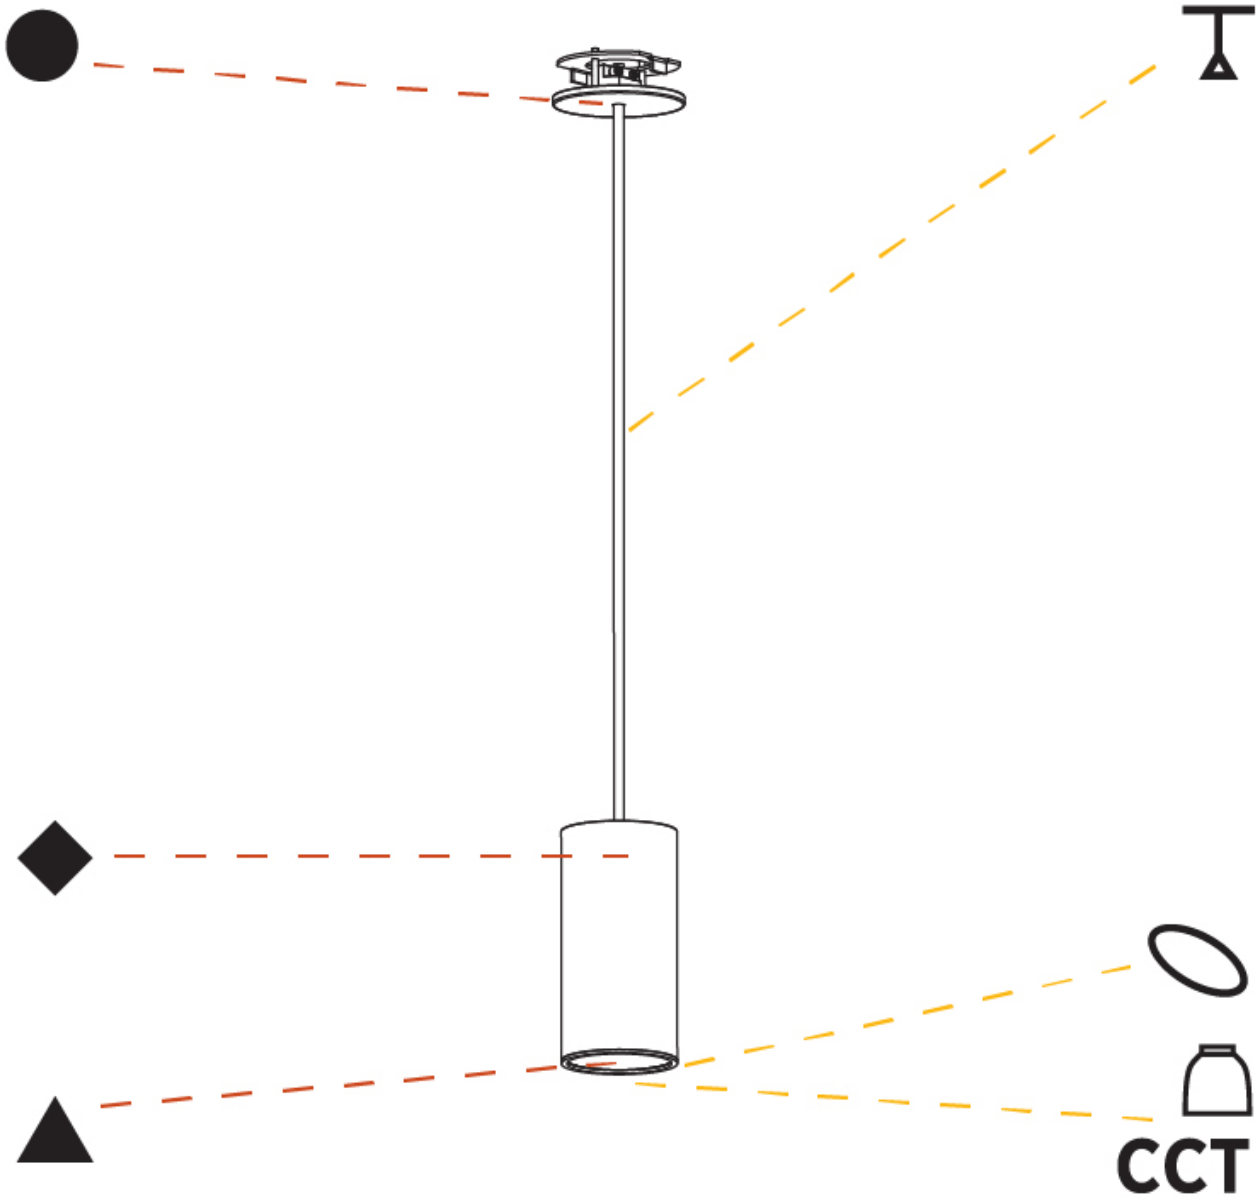

HANGOVER MONOPOINT RECESSED CANOPY SUSPENSION

A300156-

PROJECT
TYPE
SPECIFIER
QUANTITY
DATE

A