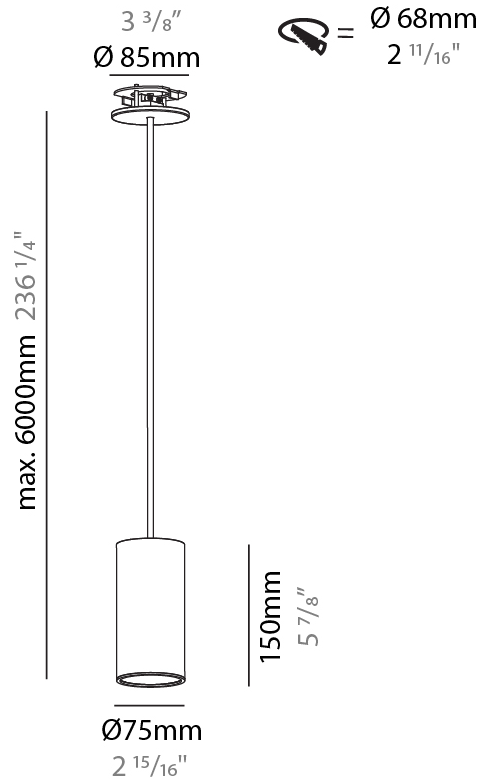

GENERAL

Series: Hangover
Subseries: Hangover Monopoint Recessed Canopy
Brand: Prolicht
Division: Architectural
Mounting Type: Suspension
Mounting Location: Ceiling
Subcategory: Pendant

PHYSICAL

Shape: Cylinder
Diameter (mm): 75
Diameter (in): 2 ¹⁵/₁₆
Height (mm): 150
Height (in): 5 ⁷/₈
Max. Overall Height (mm): 2150
Max. Overall Height (in): 84 ⁵/₈
Light Distribution: Direct
Diffuser: Shine Ring 0-6
Fixture Finish: SSR / BKV / CWI / CRY / HAB / UFT / ITA / RUA / FTG / MYG / LOD / PUS / FRO / FUP / KIA / POP / BLS / SPG / MEY / GOH / GUM / CHC / COM / ABZ / JAG / OBR / MOS / ROR
Fixture Material: Aluminum
Cable Details: 2000mm / 6000mm Cable in White / Black / Orange / Red
Cut-out Measurements: 68mm / 2 11/16"

ELECTRICAL

Lamp Type: LED (Zhaga Standard)
Input Wattage (W): 10.9
Total Output Wattage (W): 9
Dimming: Tri-Mode (Non-Dimming and Phase Dimming (120Vac only) and 0-10V Dimming)
Driver Included: Yes
Driver Location: External
Driver Type: Constant Current - Universal
Driver Class: Class 2
Housing: ENCP3 w/Quick Connect
Input Voltage (V): 120 - 277
Constant Current (MA): 500

LED

Number of LEDs: 1
Color Temperature (°K): 2700 / 3000 / 4000
Max. Delivered Lumen (lm): 923
CRI: >90 CRI
Lamp Life (hrs): 50000
Upon Request: ***3500K available in minimum quantities (larger quantities upon request)

OPTICAL

Reflector: 18 / 36 / 52

RATINGS AND CERTIFICATIONS

Certified By: Certified for North American Standards
IP rating: IP20